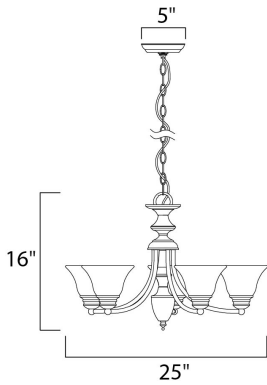

**MEASUREMENTS**

DIMENSION : 25" L x 25" W x 16" H  
 CANOPY : 5" W x 1" H x 5" L  
 HANGING WEIGHT : 11.68 lb

**LAMPING**

INPUT VOLTAGE : 120V  
 BULB : 5 x 60W Incandescent E26 Medium , 300W Total  
 BULB INCLUDED : (Not Included)  
 DIMMABLE : Yes